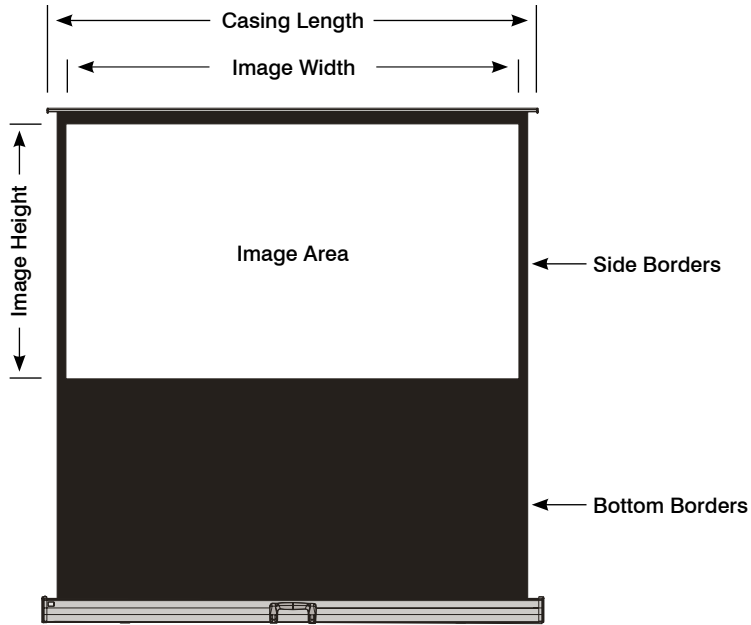

Specifications for Grandview Motorised Rising Screen

Features:

- Screen lowers and raises mechanically
- Remote operation with IR remote control
- Built in infrared sensor with optional extension cable
- Stylish casing
- Inbuilt carry handle
- Supplied with three pin plug

Product Code	Aspect Ratio	Diagonal Size (Inches)	Image Size w x h (mm)	Side Border (mm)	Bottom Border (mm)	Casing Dimensions w x h x d (mm)	Shipping Size w x h x d (mm)	Casing Colour	Net.Weight (kg)
GRFA080V	4:3	80"	1620 x 1210	35	600	1815 x 105 x 255	1950 x 250 x 370	Black	23
GRFB080H	16:9	80"	1770 x 995	35	800	1960 x 105 x 255	2095 x 250 x 370	Black	24